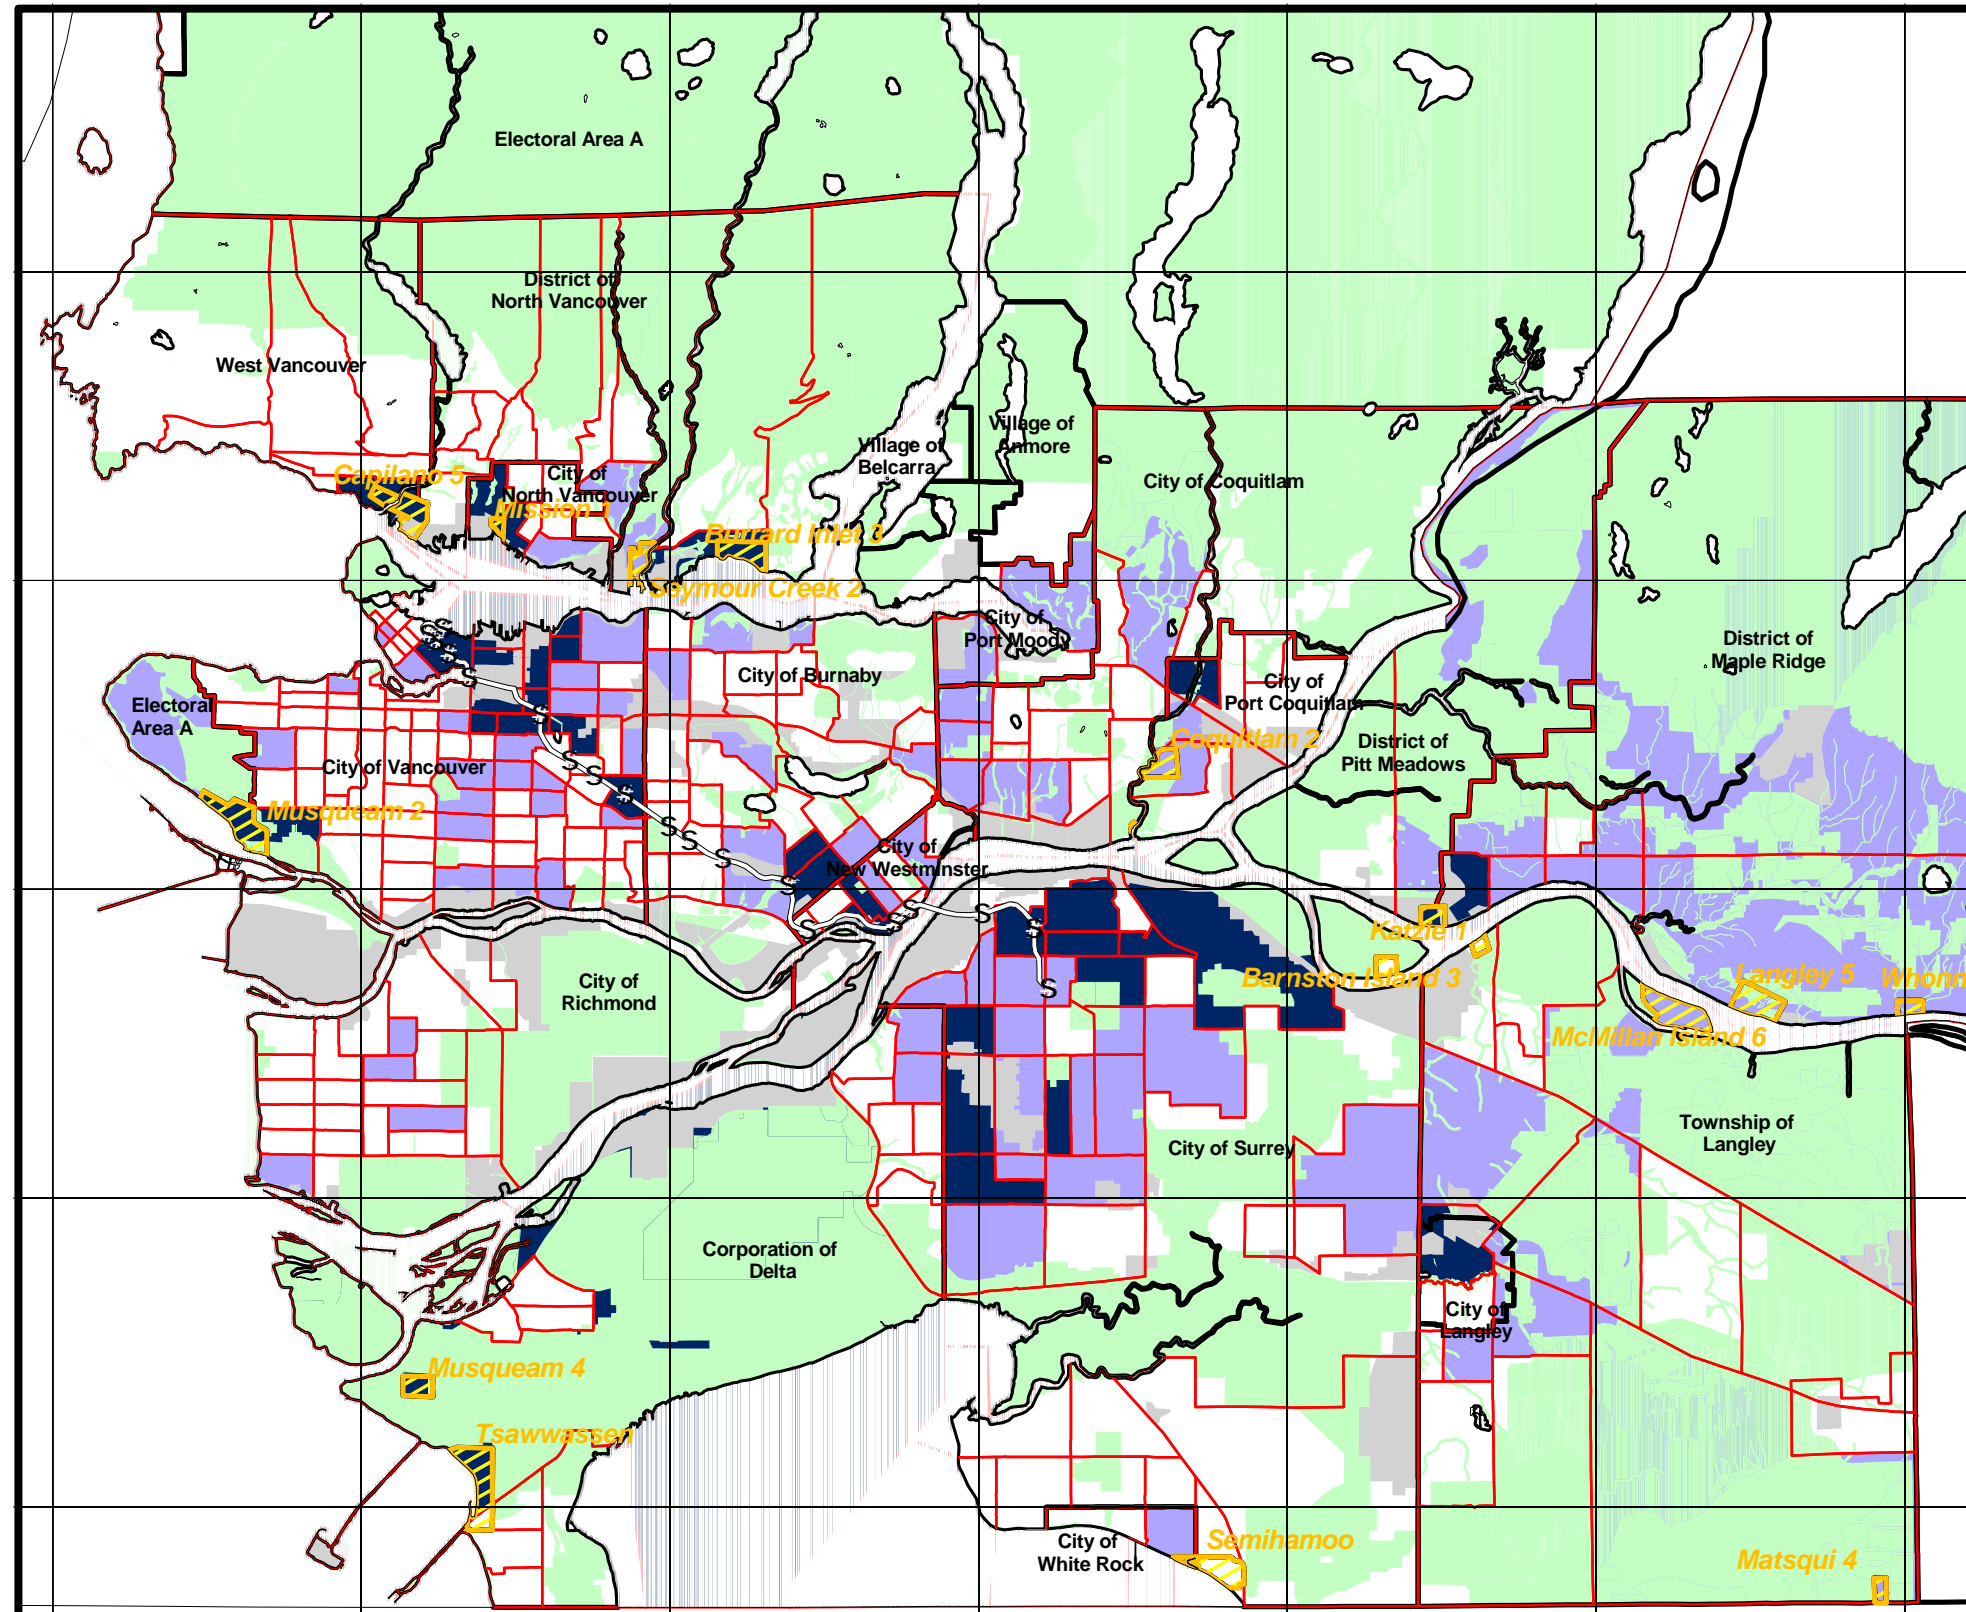

# 1996 ABORIGINAL POPULATION DISTRIBUTION IN THE GVRD

LOWER  
MAINLAND  
TREATY  
ADVISORY  
COMMITTEE

- S Skytrain stations
- Skytrain line
- ▨ Indian Reserve Lands
- ▭ 1996 Census Tracts
- ▭ Census Subdivision Boundaries
- LRSP Green Zone Areas
- Green Zone
- Industrial Areas

- Aboriginal Population Totals**
- 200 - 1250
  - 100 - 200

**KEY FACTS, 1996 CENSUS:**

GVRD Aboriginal Population = 31,140  
 Aboriginal Population in dark blue (200-1250) areas = Approx. 40% of total

Aboriginal Population in light blue (100-200) areas = Approx. 35% of total

Sources:  
 Statistics Canada, 1996 Census  
 GVRD, Policy & Planning, Green Zone